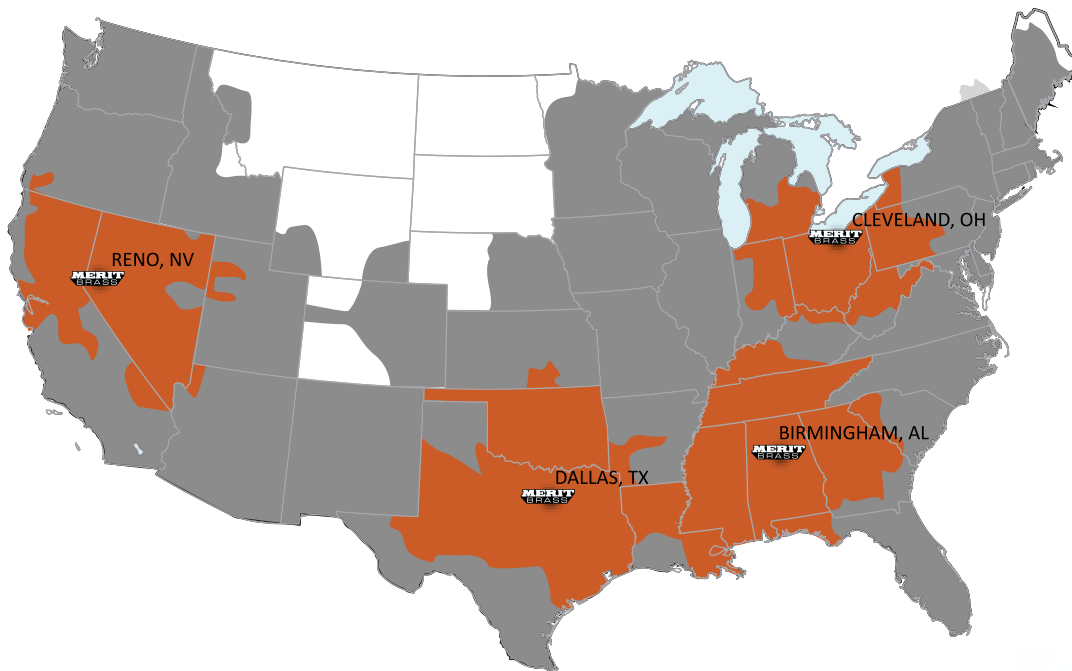

SHIPPING TIMES

FedEx

*FedEx is Merit's Primary Carrier

UPS

Cleveland Headquarters

One Merit Drive/PO Box 43127
Cleveland, OH 44143
800.726.9800 (t) | 800.726.9880 (f)
sales@meritbrass.com

Dallas Distribution Center