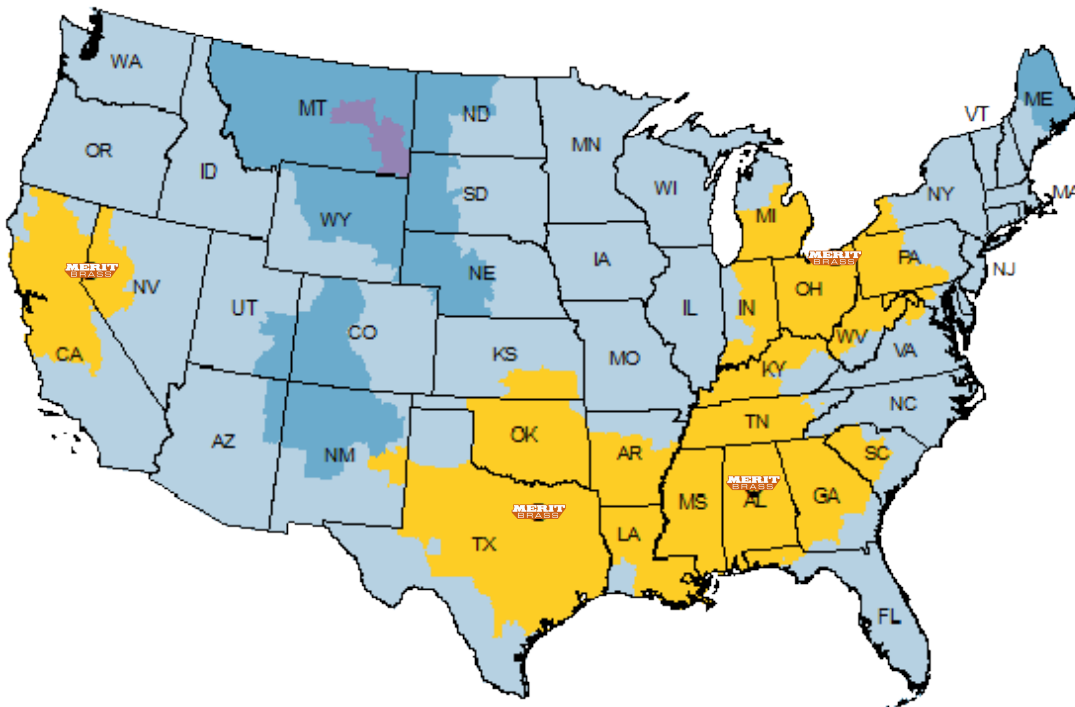

SHIPPING TIMES

FedEx

*FedEx is Merit's Primary Carrier