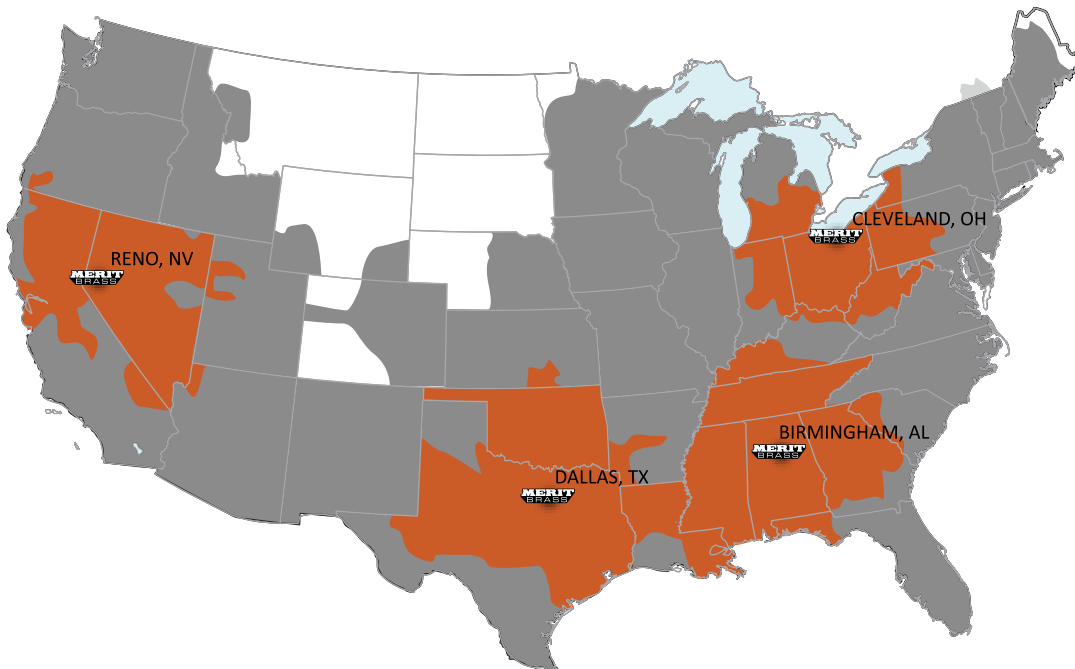

SHIPPING TIMES

FedEx

*FedEx is Merit's Primary Carrier

UPS

Cleveland Headquarters

One Merit Drive/PO Box 43127
Cleveland, OH 44143
800.726.9800 (t) | 800.726.9880 (f)
sales@meritbrass.com

Dallas Distribution Center