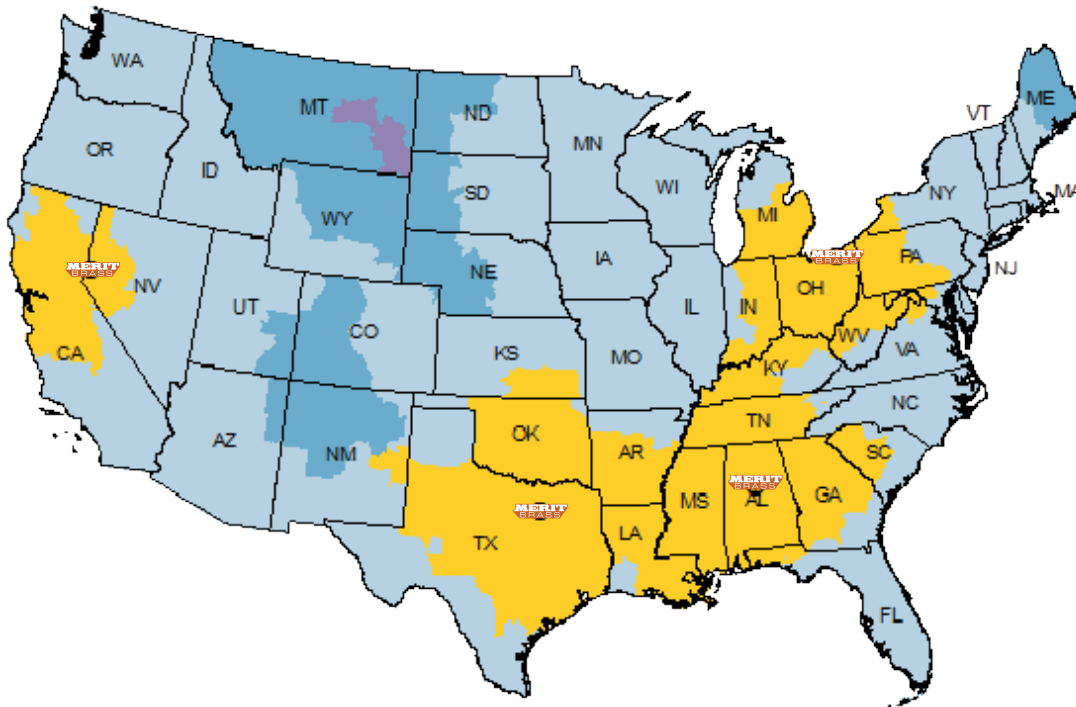

SHIPPING TIMES

FedEx

*FedEx is Merit's Primary Carrier