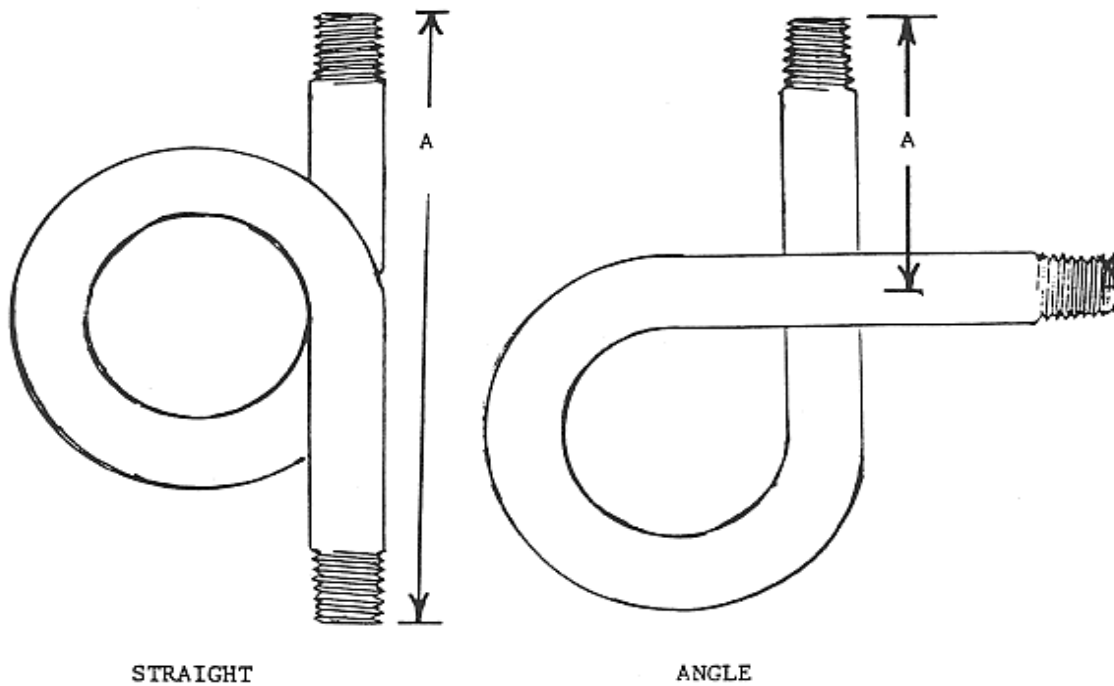

1/4" I P S SYPHONS

RED BRASS:

GRADE	PART NO.	TYPE	"A" DIM.
B-43	2904-1175	STRAIGHT	5 3/4
B-43	2904-1400	STRAIGHT	8
B-43	A2904-1075	ANGLE	1 7/8

STAINLESS STEEL:

GRADE	PART NO.	TYPE	"A" DIM.
304-40	3904-1175	STRAIGHT	5 3/4
304-40	3904-1400	STRAIGHT	8
316-40	6904-1175	STRAIGHT	5 3/4
316-40	6904-1400	STRAIGHT	8
304-40	A3904-1075	ANGLE	1 7/8
316-40	A6904-1075	ANGLE	1 7/8